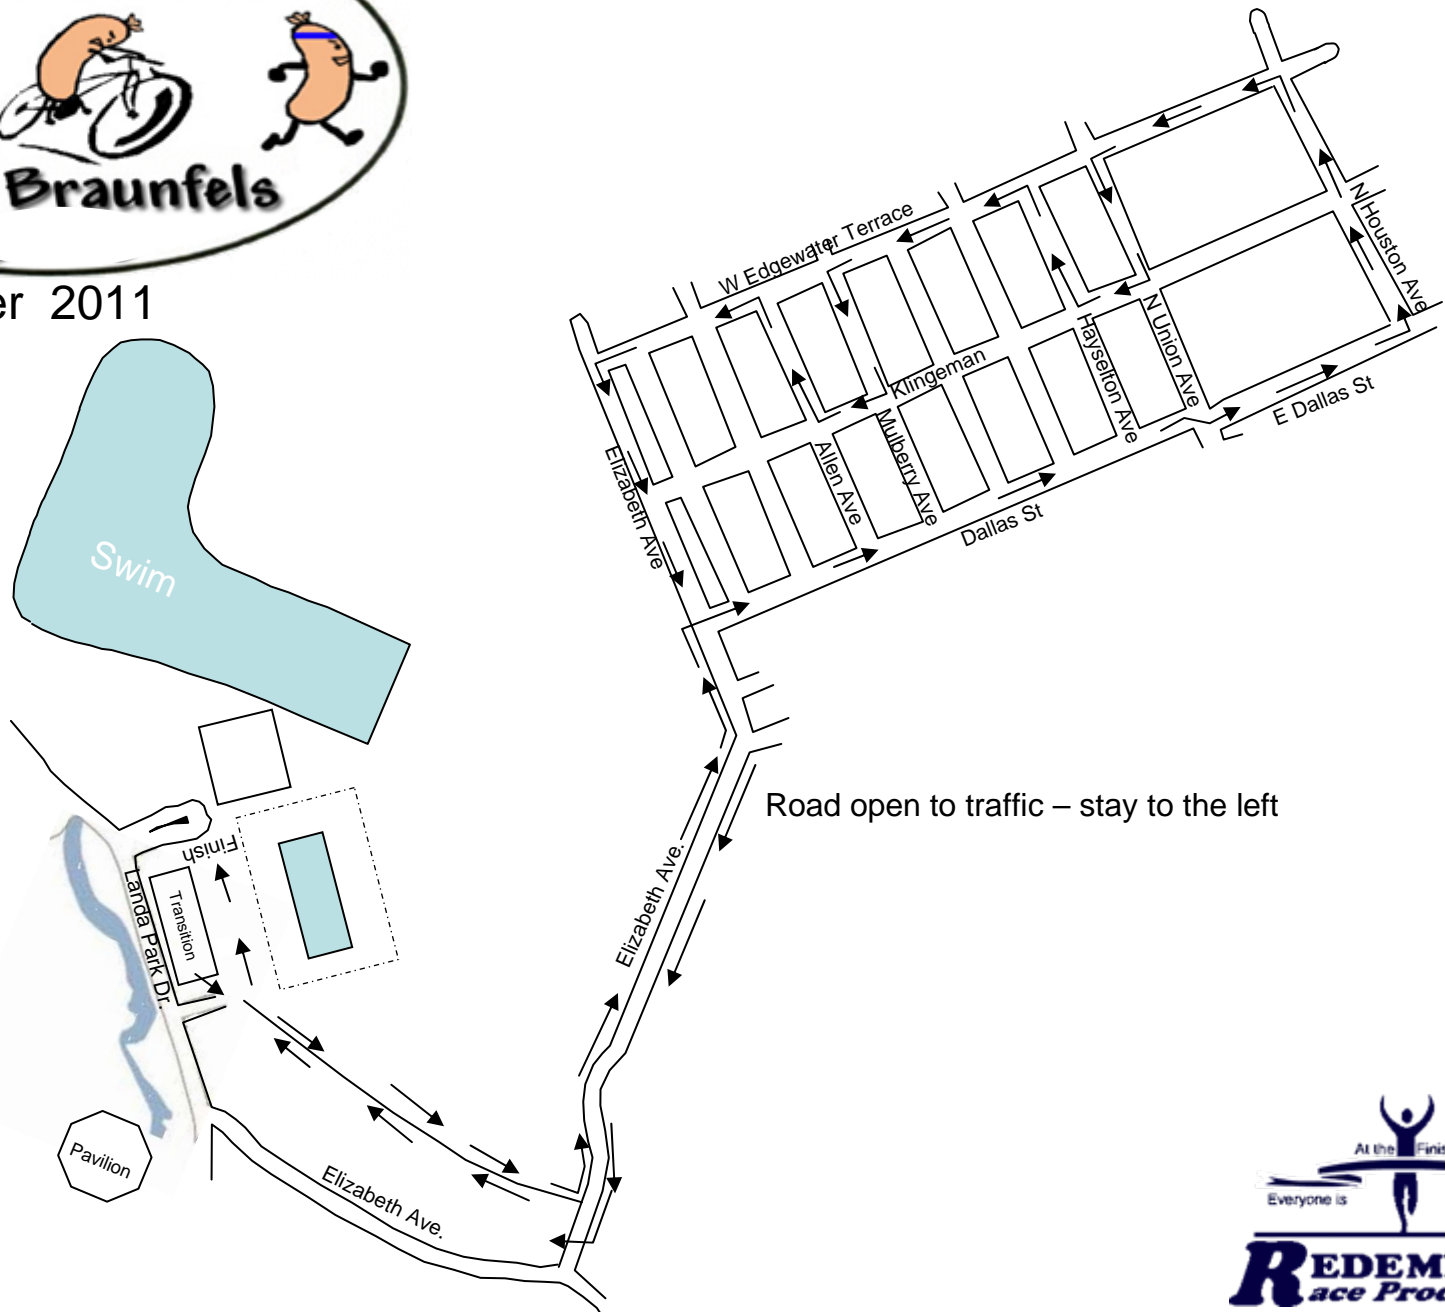

Wurst Tri Ever

New Braunfels

Run Course

September 2011

Road open to traffic – stay to the left