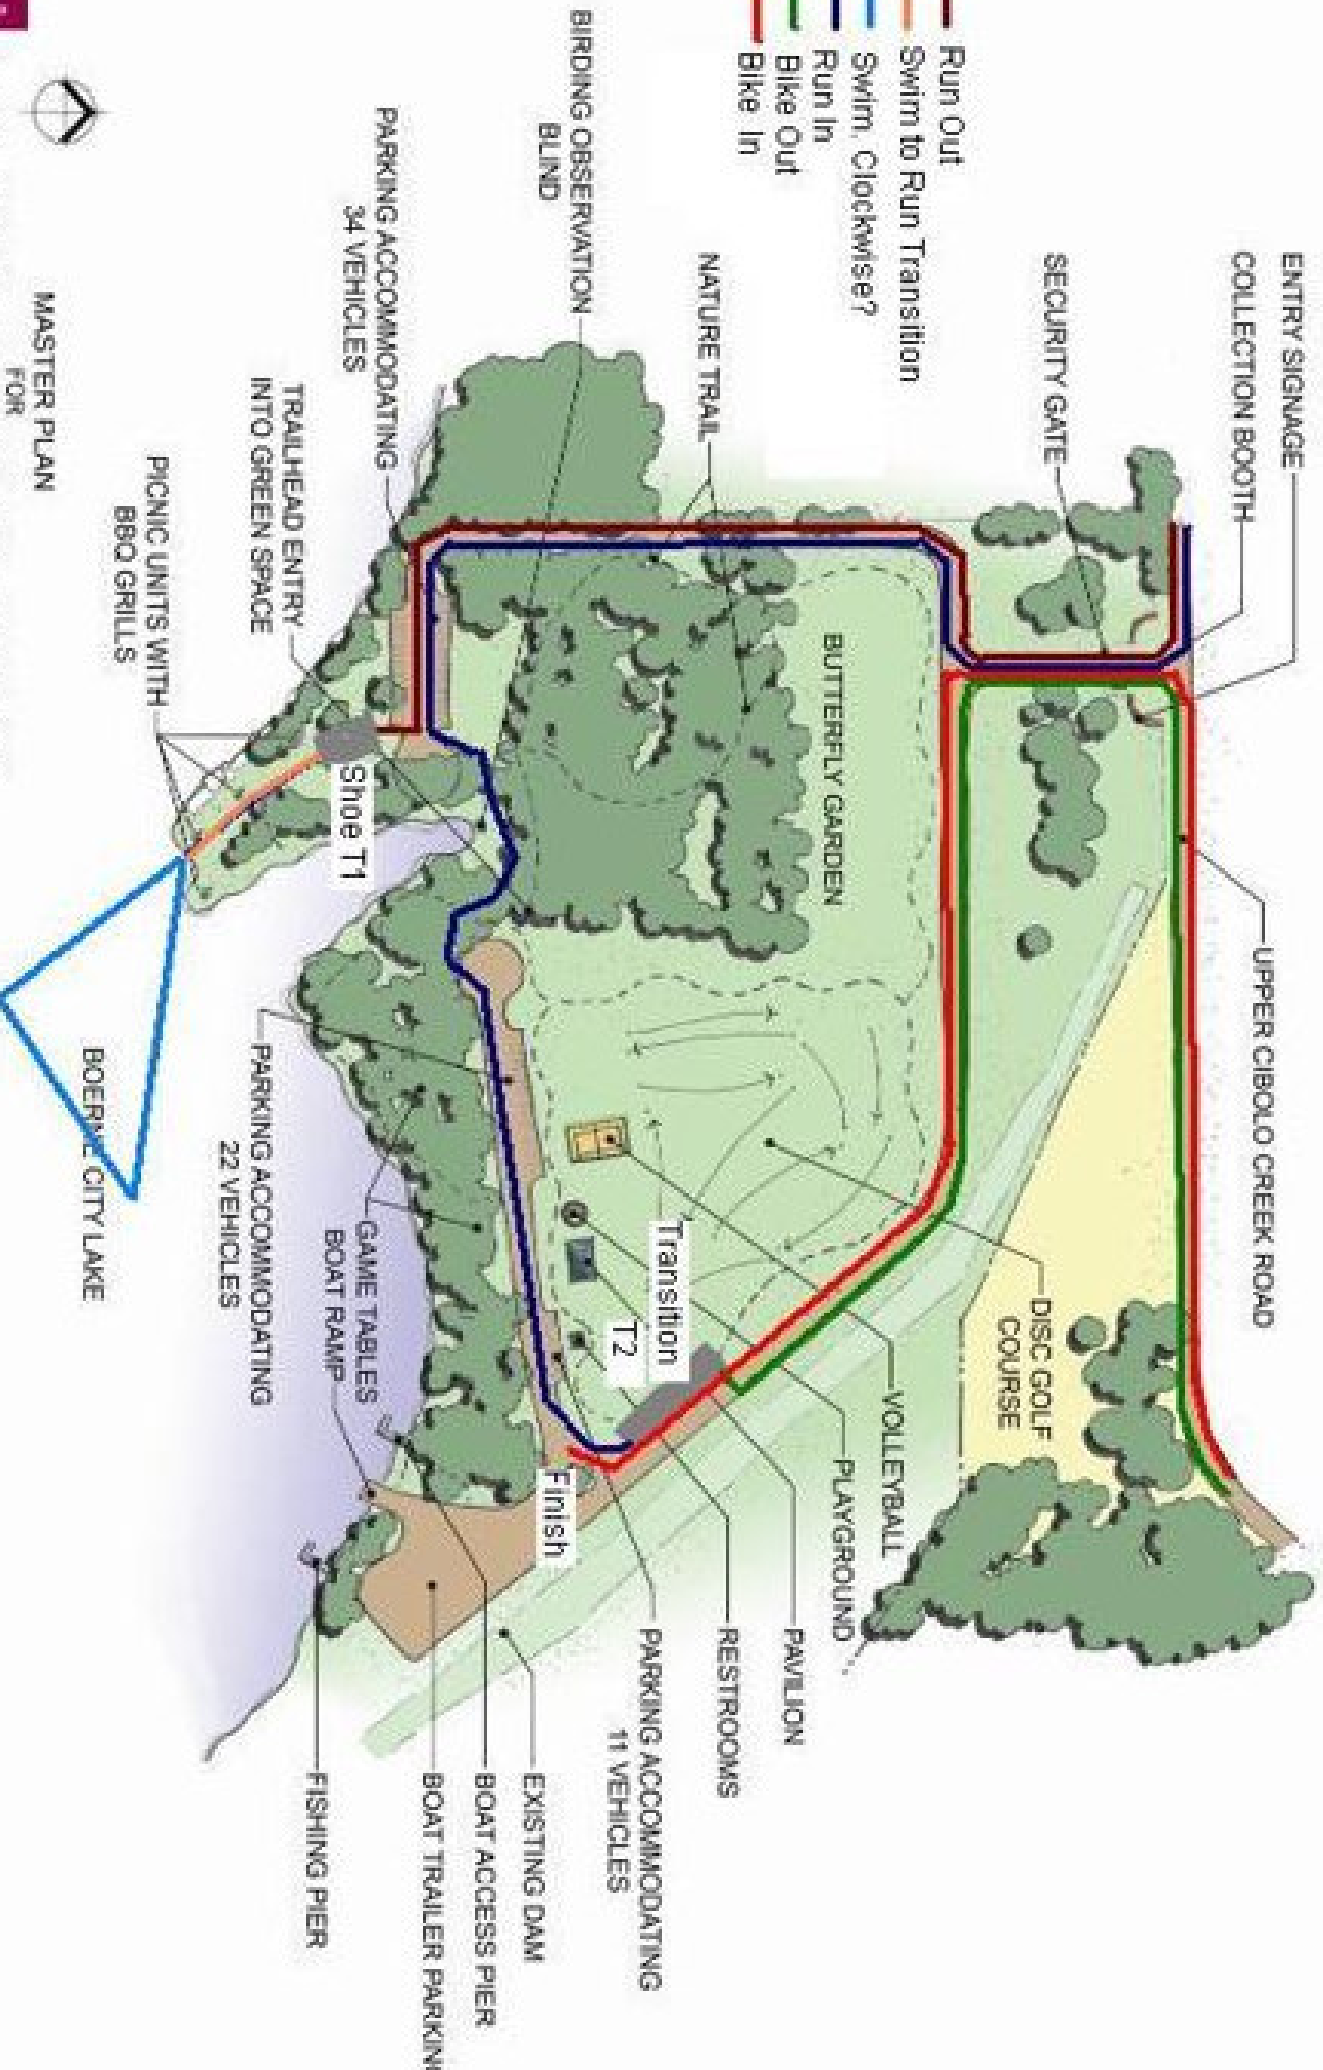

- Run Out
- Swim to Run Transition
- Swim, Clockwise?
- Run In
- Bike Out
- Bike In

MASTER PLAN
FOR

BOERNE CITY LAKE PARK

CITY OF BOERNE, TEXAS

MARCH 2007

BOERNE CITY LAKE