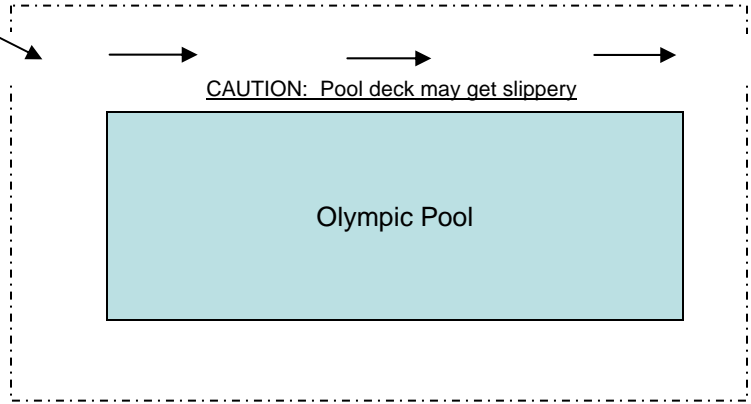

Transition Area

Swim Bike Run
WURST TRI EVER
NEW BRAUNFELS
8-23-09

Golf Course Rd.

Landa Park Dr.